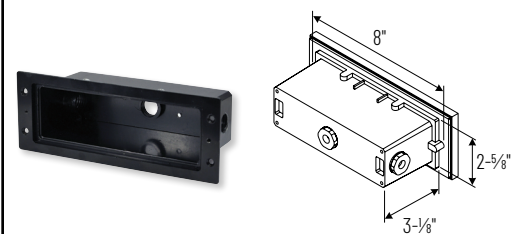

CONSTRUCTION

Face Plate: Die-cast face plates tested under ASTM B117 salt spray test. Powder coated bronze, brushed nickel or white finish. Matching screw caps included.

Mounting: Requires IP65 wet location rated housing ([NSW-800](#)). Optional 14" to 24-1/2" adjustable bar hanger kit also available ([NRA-6301](#)).

PRODUCT IMAGES AND DIMENSIONS

NSW-841
Louver Face Plate

NSW-843
Shroud Face Plate

NSW-800
Wet Listed Housing

NRA-6301
14" to 24-1/2" Adjustable Bar Hangers
(shown w/ housing & step light)

Brick Die-Cast LED Step Light with Turtle-Friendly Amber LED