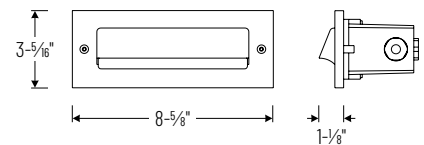

PRODUCT IMAGES AND DIMENSIONS

NSW-841
Louver Face Plate

NSW-843
Shroud Face Plate

NSW-800
Wet Listed Housing

NRA-6301
14" to 24-1/2" Adjustable Bar Hangers
(shown w/ housing & step light)

Brick Die-Cast LED Step Light with Turtle-Friendly Amber LED