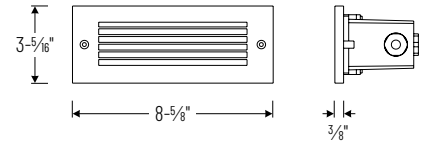

PRODUCT IMAGES AND DIMENSIONS

NSW-841
Louver Face Plate

NSW-843
Shroud Face Plate

NSW-800
Wet Listed Housing

NRA-6301
14" to 24-1/2" Adjustable Bar Hangers
(shown w/ housing & step light)

Brick Die-Cast LED Step Light with Turtle-Friendly Amber LED